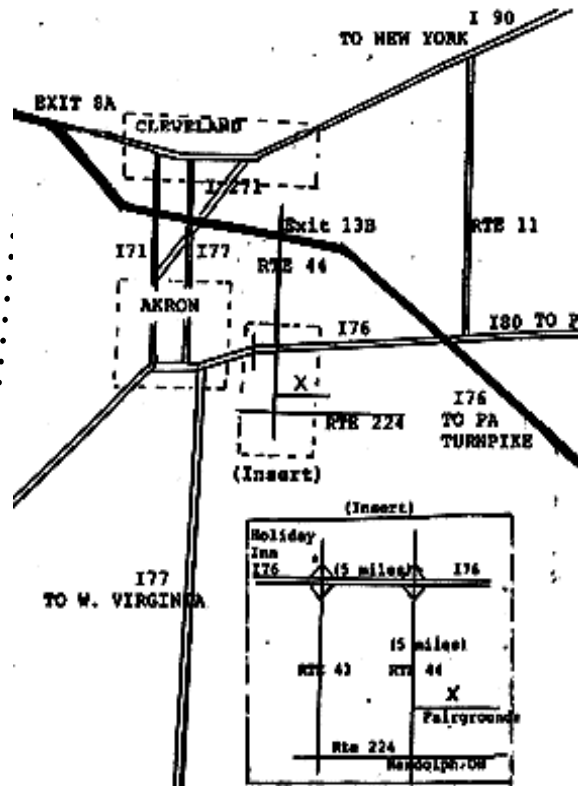

Directions:
4215 Fairgrounds Rd.
Randolph, OH

From:

- I 80-I 90 E (Indiana) Ohio turnpike to exit 13B Route 44 S 12 miles.
- I 71 N to I 76 E. to route 44 S 5 miles.
- I 77 N to I 76 E. to route 44 S 5 miles.
- I 76 W to route 44 S 5 miles
- I 80 W to I 76 W. to route 44 S. 5 miles
- I 90 W to route 11 S. to I 80 W to I 76 W to route 44 S 5 miles